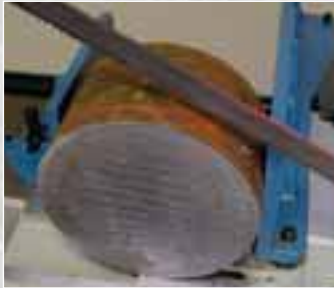

Horizontal Band Saw

13" x 20" Capacity

BS-330SA

Cuts metal and more

1 1/4" blade standard

Semi-automatic

Hydraulic vise,
feed and return

Variable speed

Automatic shut-off /
broken blade feature

Mitering head and vise

Laser indicator